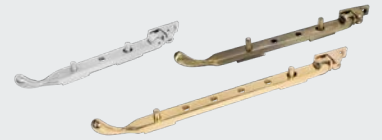

BULB END Window Handle

CODE: PER50

Casement Window Stay
available
CODE: CC48

REGENT Window Handle

CODE: REG020