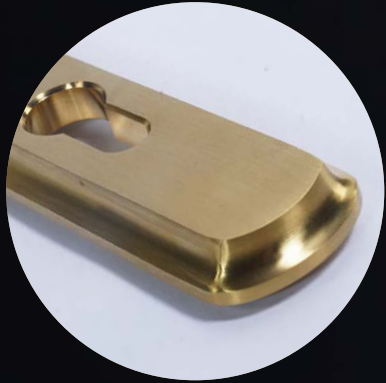

Classic **Backplate**

Offers a taller, clean-edged profile with a modern, architectural look.

Bevelled Backplate

A slim, chamfered-edge design that suits both classic and contemporary doors

Design Your Ideal Handle

Choose Your Lever Handle

Opera

A rounded, bulb-shaped handle with subtle concentric detailing. Classic, comfortable, and ideal for period or transitional doors.

Pera

Minimalist and modern, the Pera handle is defined by its clean arc and soft smooth lines – a quiet showstopper.

Regent

Inspired by the curve of an oar, the Regent handle features wave-like lines that feel as elegant as they look.

Each handle is CNC machined for precision and crafted from 316 marine-grade stainless steel – ideal for harsh environments and coastal locations.

Choose Your Backplate

092 (Bevelled) Backplate

The 092 backplate features a slim, chamfered-edge design that suits both classic and contemporary doors. It includes a built-in spring cassette for smooth handle return and an extended cylinder wall for enhanced security.