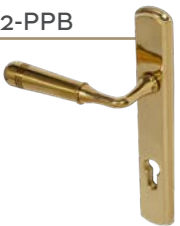

095 (Classic) Backplate

The 095 backplate offers a taller, clean-edged profile with a modern, architectural look. Like the 092, it's equipped with a replaceable spring cassette and extended cylinder wall for added protection and performance.

Regent Lever Door Handle on Bevelled Backplate

REG092-SSS

REG092-PSS

REG092-PSB

REG092-PPB

REG092-MBL

TBH092

Opera Lever Door Handle on Bevelled Backplate

TBH092-SSS

TBH092-PSS

TBH092-PSB

TBH092-PPB

TBH092-MBL

PER092

Pera Lever Door Handle on Bevelled Backplate

PER092-SSS

PER092-PSS

PER092-PSB

PER092-PPB

PER092-MBL

Request a pricelist

Lever Handles on Classic Backplate

REG095

Regent Lever Door Handle on Classic Backplate