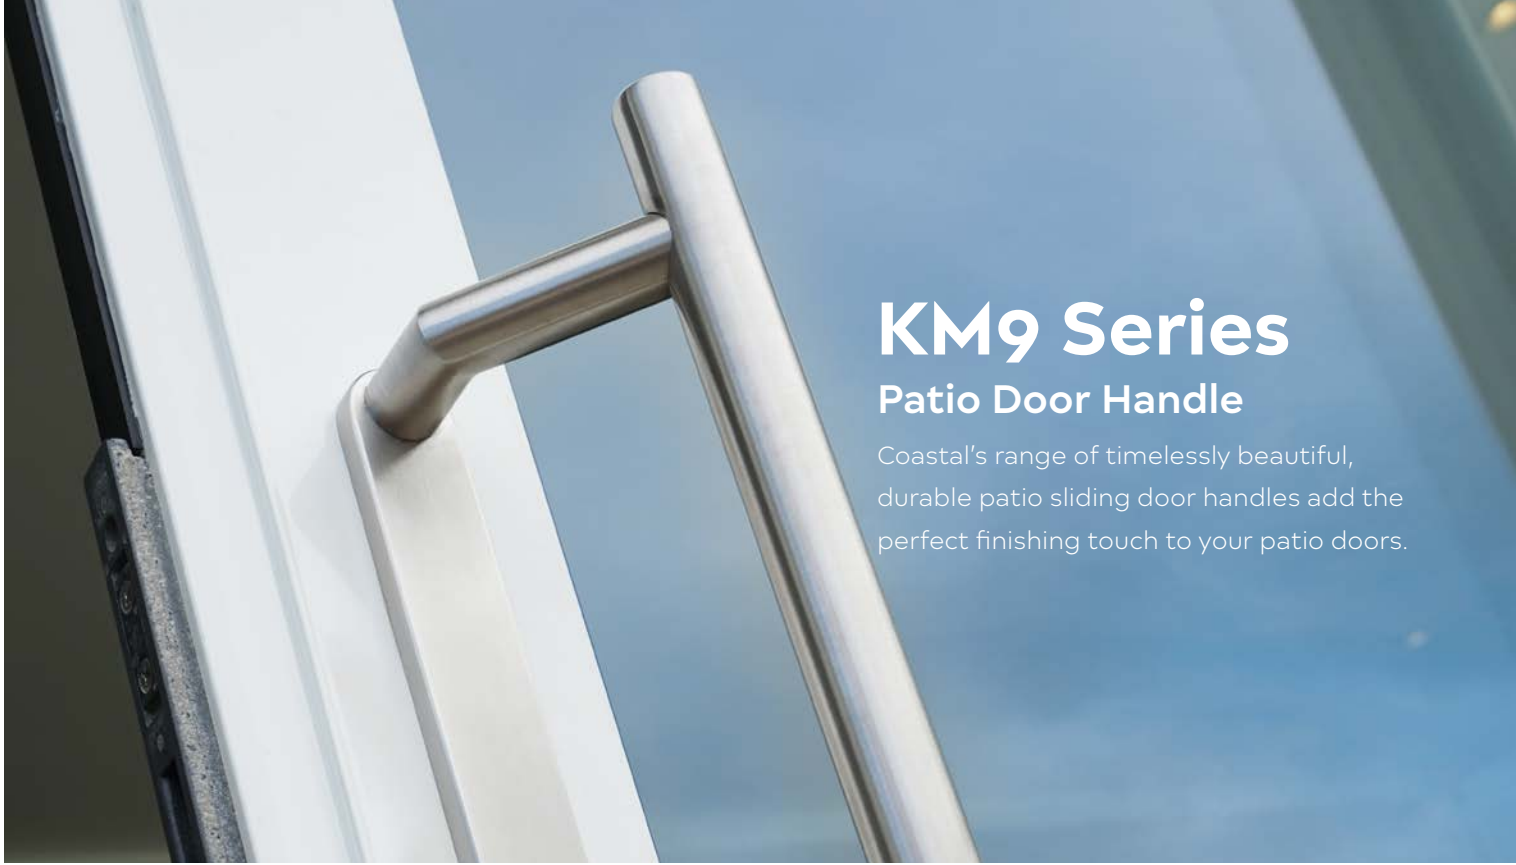

KM9 Series Patio Door Handle

Coastal's range of timelessly beautiful, durable patio sliding door handles add the perfect finishing touch to your patio doors.