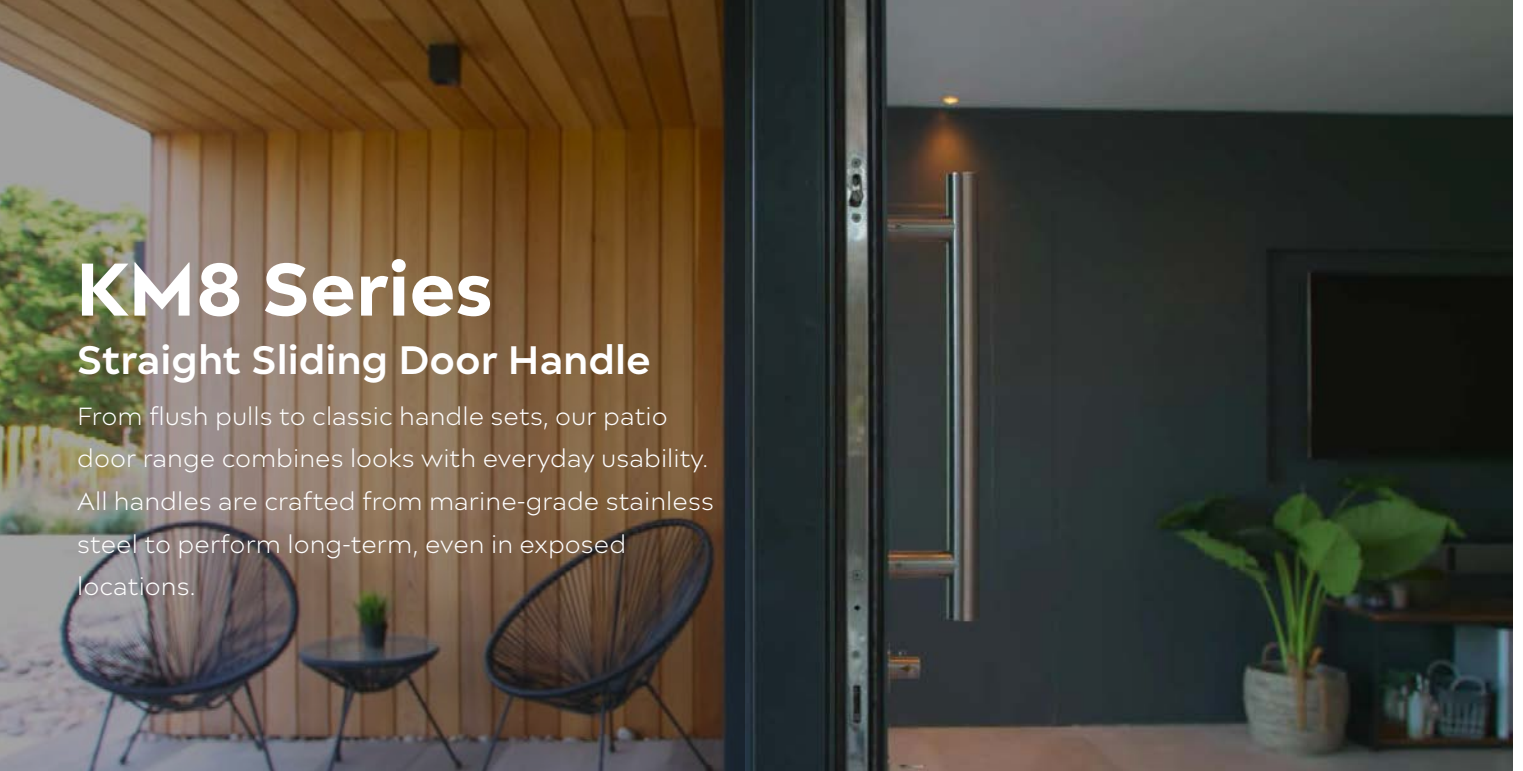

- Black finish has been successfully salt spray tested to 1000 hours, test: ASTM B117:2019.

KM8 Series

Straight Sliding Door Handle

From flush pulls to classic handle sets, our patio door range combines looks with everyday usability. All handles are crafted from marine-grade stainless steel to perform long-term, even in exposed locations.