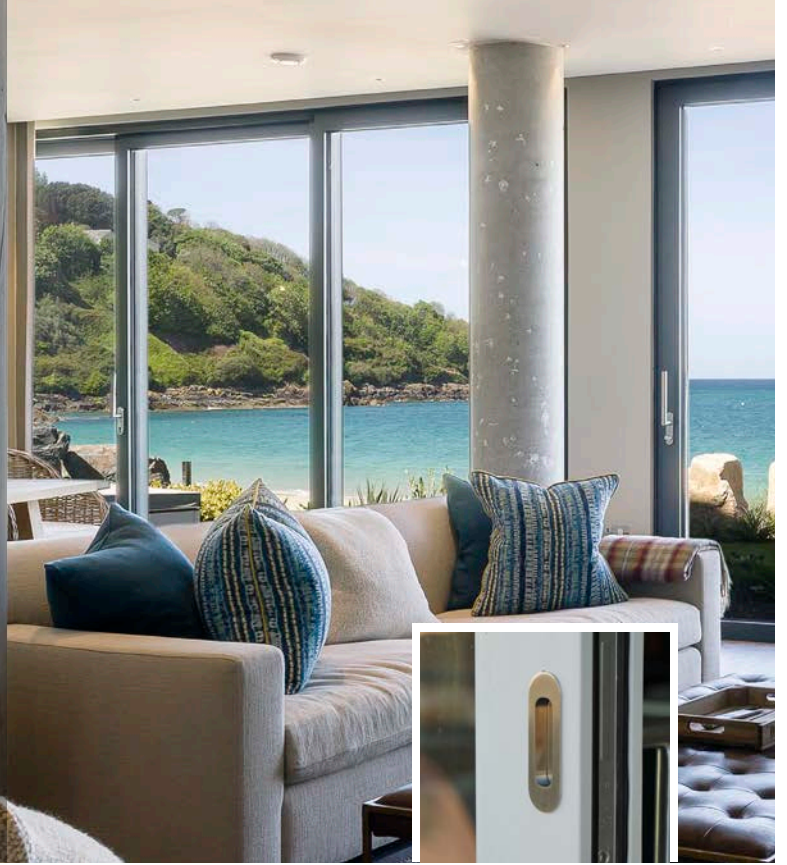

KM7 Series

Lift & Slide Door Handle

Designed to work seamlessly with modern lift and slide door systems, our handles offer robust functionality, clean lines and resistance to wear and weather.

Carbis Bay Hotel - St Ives

Configurations